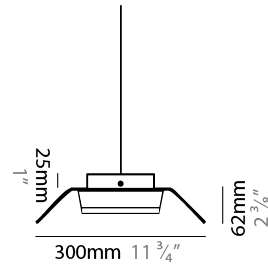

PROJECT	
TYPE	
SPECIFIER	
QUANTITY	
DATE	

ZERO4 SUSPENSION

A1010063

base number   Color
Temperature

1. To build a product code in our configurator select the specify button on the base model # product page
2. To build a manual product code on this datasheet choose from the options listed below in blue font and add the suffix to the base model #

GENERAL

Series: Zero4
Partner: Side
Division: Design
Installation: Suspension
Product Type: Pendant
Mounting Location: Ceiling
Light Distribution: Direct

PHYSICAL

Shape: Rectangle
Length (mm): 600
Length (in): 23 5/8
Width (mm): 300
Width (in): 11 3/4
Height (mm): 62
Height (in): 2 3/8
Max. Overall Height (mm): 2062
Max. Overall Height (in): 81 3/16
Fixture Finish: WWH
Fixture Material: Aluminum
Cable Details: 2000mm / 78 3/4" Transparent Cable

ELECTRICAL

Lamp Type: LED (Zhaga Standard)
Input Wattage (W): 25
Driver Included: Yes
Driver Location: Integrated
Driver Type: Constant Voltage - Universal
Driver Class: Class 2
Input Voltage (V): 120 - 277
Output Voltage (V): 24

LED

Color Temperature (°K): 3000 / 4000
Max. Delivered Lumen (lm): 2678 / 2866
CRI: >90 CRI
Lamp Life (hrs): 50000

OPTICAL

RATINGS AND CERTIFICATIONS

Certified By: Certified for North American Standards
IP rating: IP20