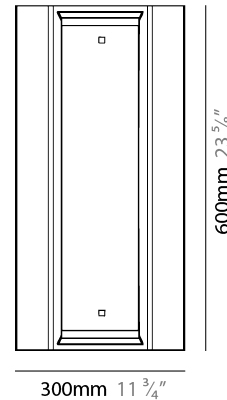

PROJECT	
TYPE	
SPECIFIER	
QUANTITY	
DATE	

ZERO4 SUSPENSION

A1010063

base number   Color
Temperature

1. To build a product code in our configurator select the specify button on the base model # product page
2. To build a manual product code on this datasheet choose from the options listed below in blue font and add the suffix to the base model #

GENERAL

Series: Zero4
Partner: Side
Division: Design
Installation: Suspension
Product Type: Pendant
Mounting Location: Ceiling
Light Distribution: Direct

PHYSICAL

Shape: Rectangle
Length (mm): 600
Length (in): 23 5/8
Width (mm): 300
Width (in): 11 3/4
Height (mm): 62
Height (in): 2 3/8
Max. Overall Height (mm): 2062
Max. Overall Height (in): 81 3/16
Fixture Finish: WWH
Fixture Material: Aluminum
Cable Details: 2000mm / 78 3/4" Transparent Cable

ELECTRICAL

Lamp Type: LED (Zhaga Standard)
Input Wattage (W): 25
Driver Included: Yes
Driver Location: Integrated
Driver Type: Constant Voltage - Universal
Driver Class: Class 2
Input Voltage (V): 120 - 277
Output Voltage (V): 24

LED

Color Temperature (°K): 3000 / 4000
Max. Delivered Lumen (lm): 2678 / 2866
CRI: >90 CRI
Lamp Life (hrs): 50000

OPTICAL

RATINGS AND CERTIFICATIONS

Certified By: Certified for North American Standards
IP rating: IP20