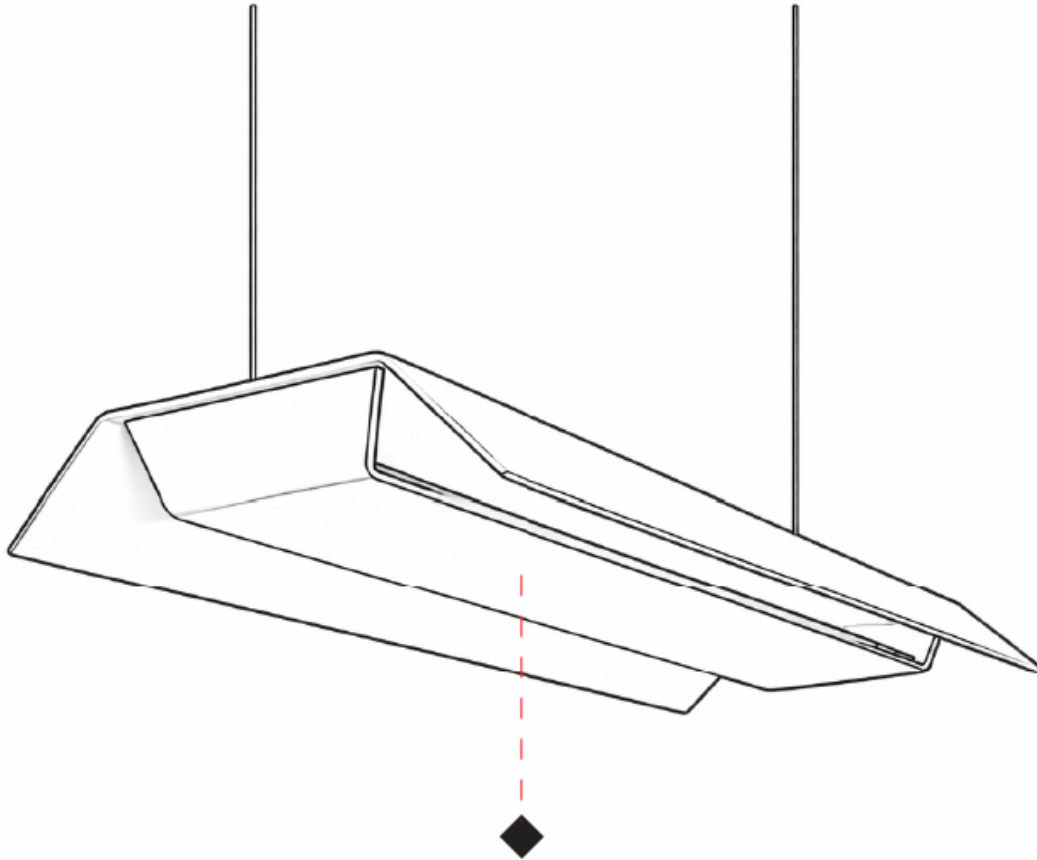

ZERO4 SUSPENSION

A1010063

PROJECT _____

TYPE _____

SPECIFIER _____

QUANTITY _____

DATE _____

D